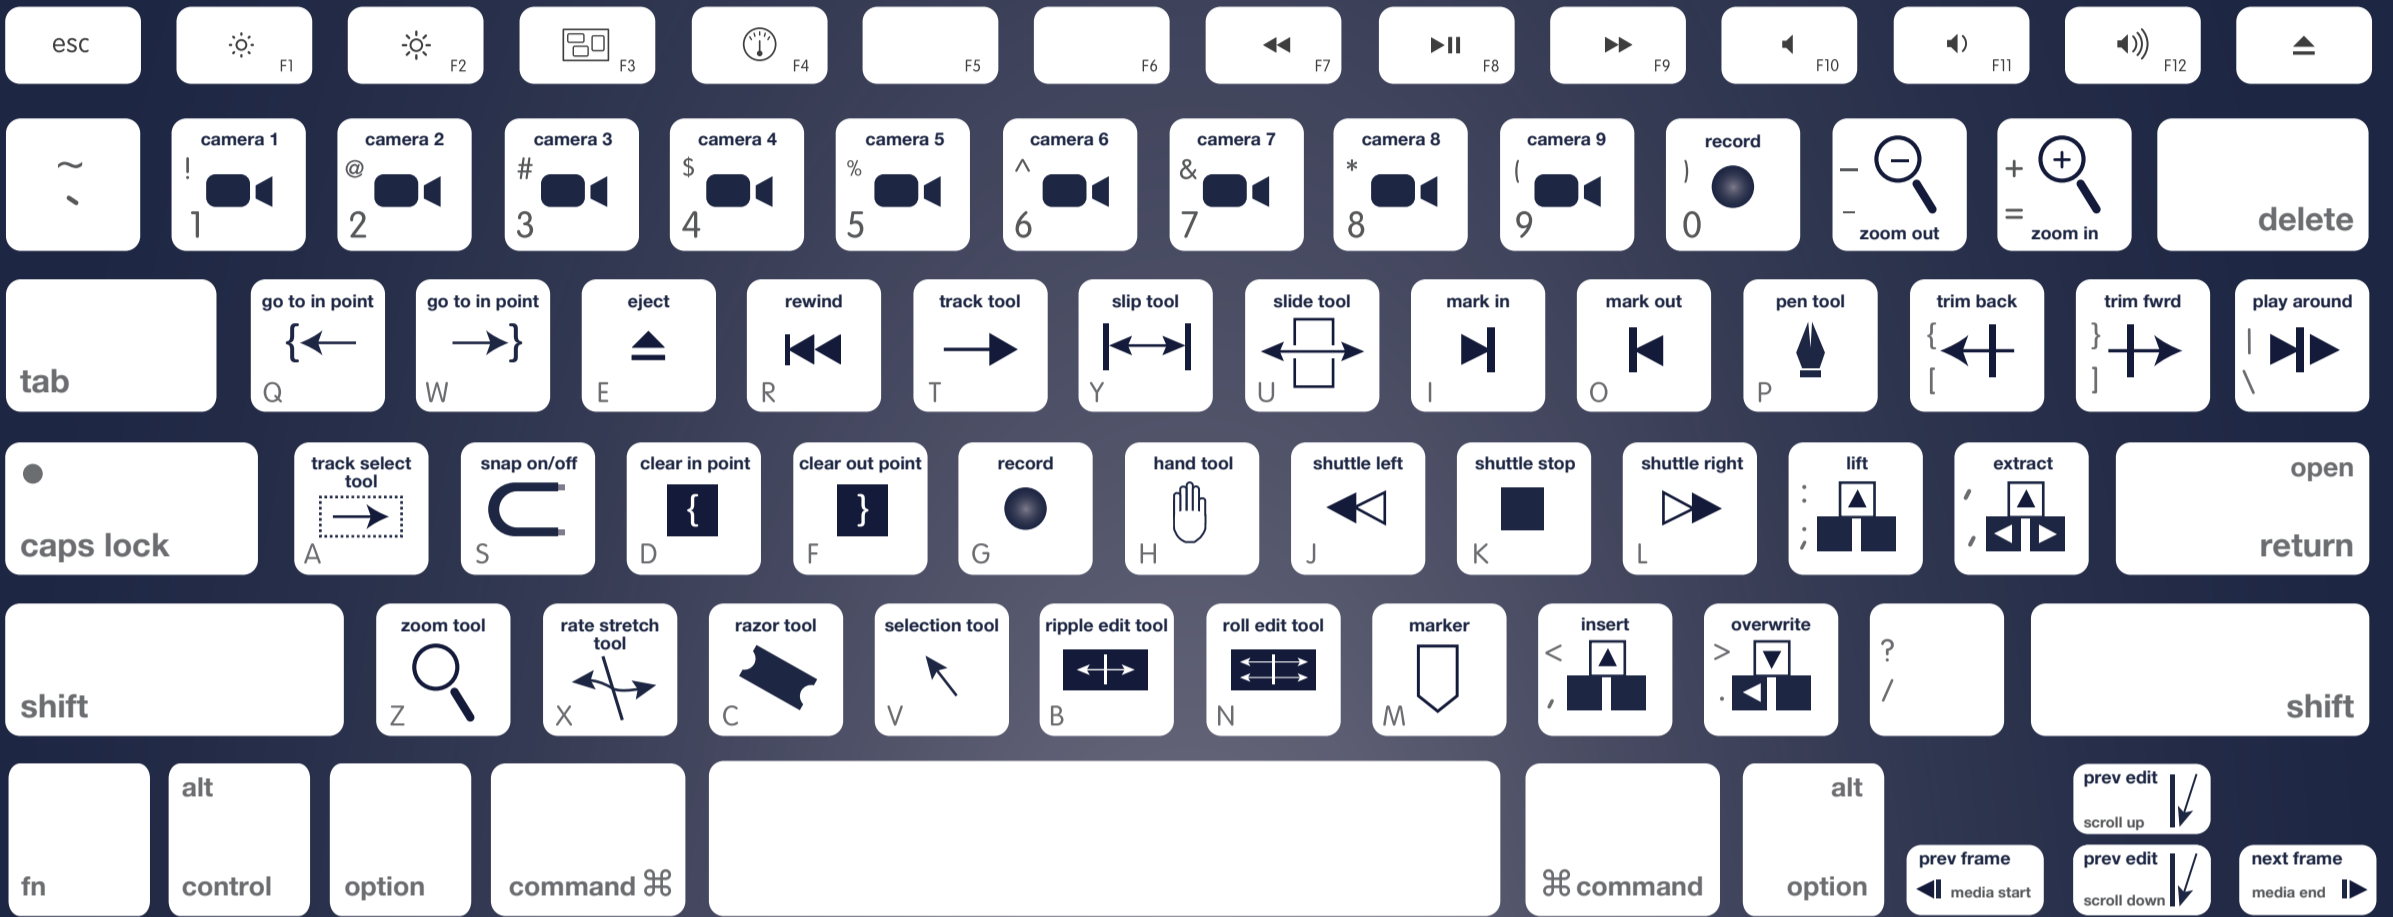

2015 ADOBE PREMIERE PRO CC

KEYBOARD SHORTCUTS CHEAT SHEET

Playback & Navigation Keys SHORTCUTS	Apple	Windows
Shuttle left (tap twice for faster RW)	J	J
Stop	K	K
Shuttle right (tap twice for faster FW)	L	L
Move one frame +/-	L/R Arrows	L/R Arrows
Play / Stop	Space	Space
Render	Enter	Enter
Mark In Point	I	I
Mark Out Point	O	O
Zoom In	=	=
Zoom Out	.	.
Ripple Delete Selected from Timeline	Delete	Delete

Basic Editing Keys SHORTCUTS	Apple	Windows
Selection Tool	V	V
Razor Tool	C	C
Ripple Edit Tool	B	B
Track Select Tool	A	A
Roll Edit Tool	N	N
Zoom In/Out	Z	Z
Snap [turn on/off]	S	S
Slide Edit Tool	U	U
Rate Stretch Tool	K	K
Pen Tool	P	P
Insert & Overwrite Tool	<->	<->