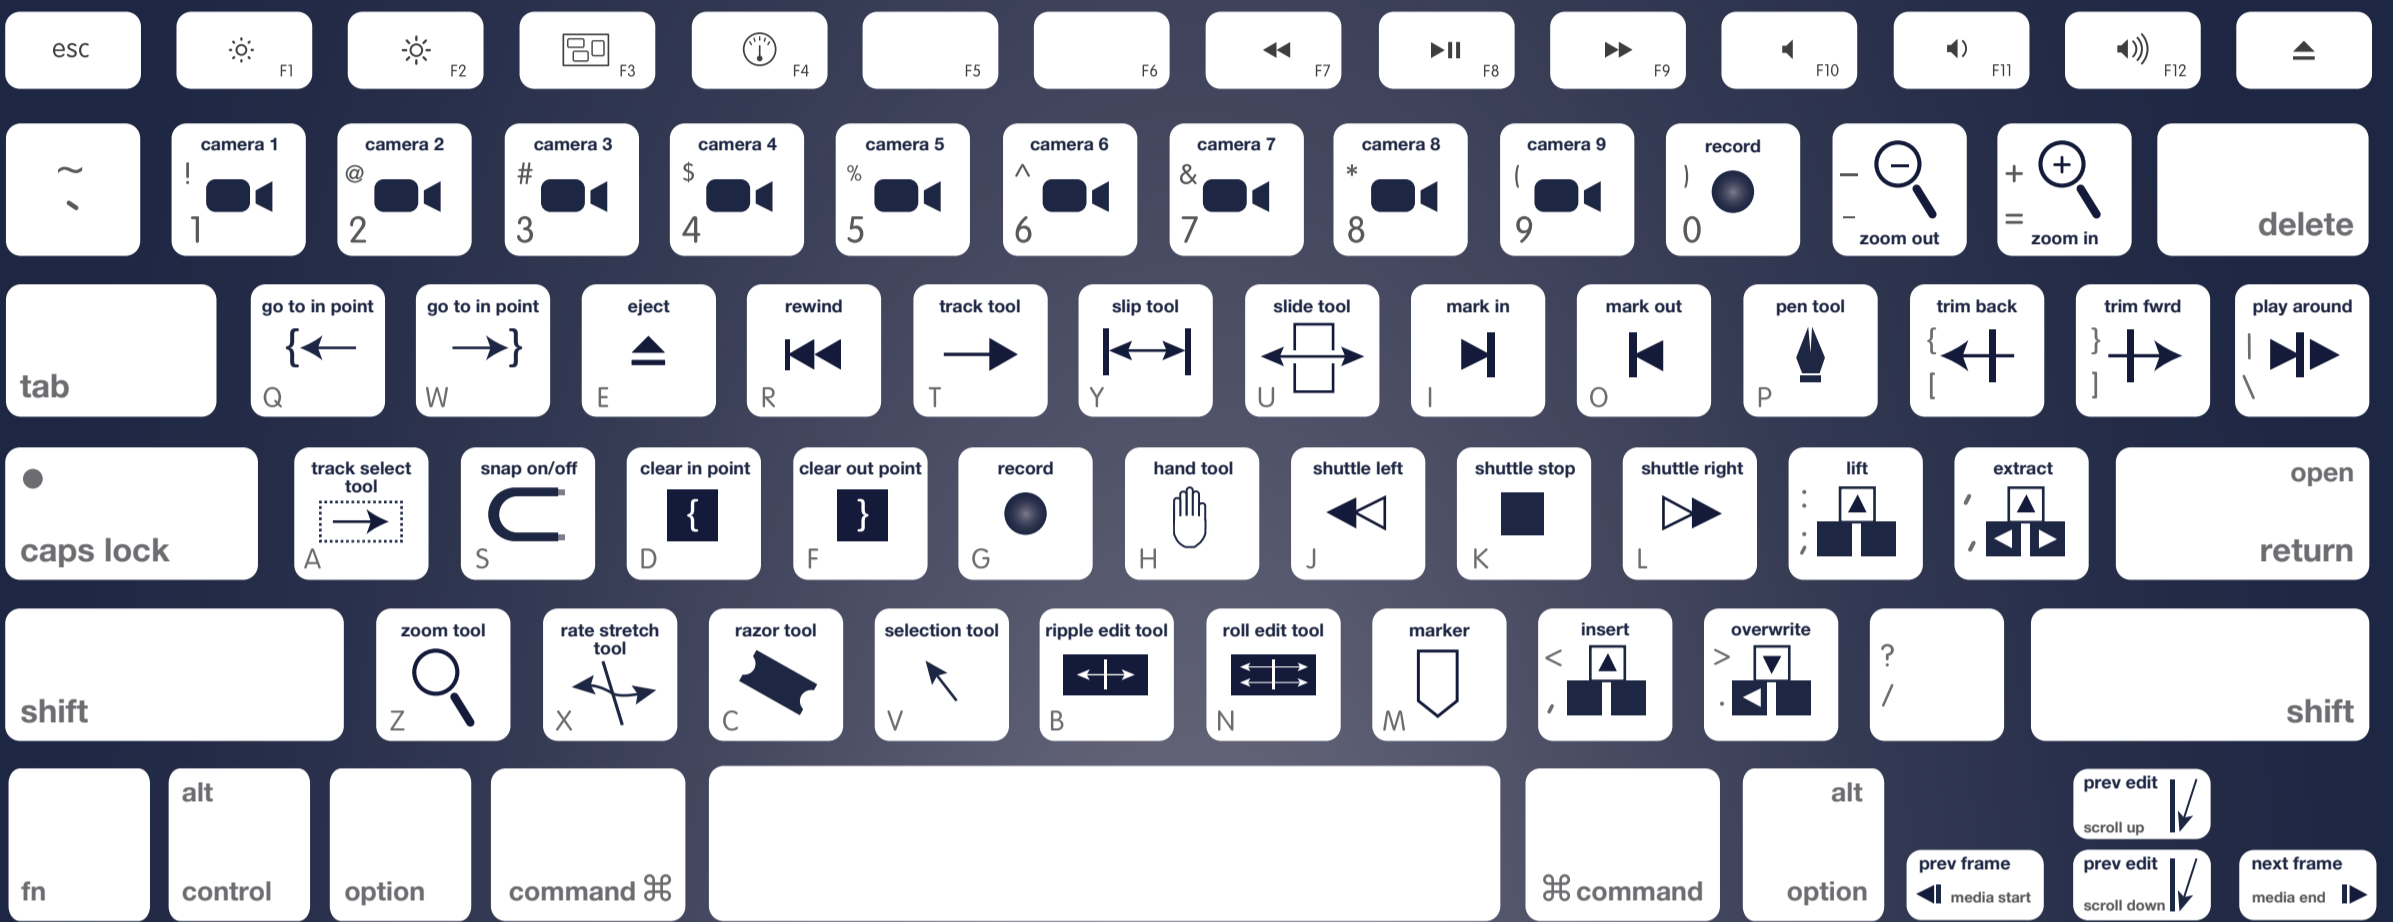

2015 ADOBE PREMIERE PRO CC

KEYBOARD SHORTCUTS CHEAT SHEET

Playback & Navigation Keys SHORTCUTS

Shuttle left (tap twice for faster RW)	J	J
Stop	K	K
Shuttle right (tap twice for faster FW)	L	L
Move one frame +/-	L/R Arrows	L/R Arrows
Play / Stop	Space	Space
Render	Enter	Enter
Mark In Point	I	I
Mark Out Point	O	O
Zoom In	=	=
Zoom Out	.	.
Ripple Delete Selected from Timeline	Delete	Delete

Basic Editing Keys SHORTCUTS

Selection Tool	V	V
Razor Tool	C	C
Ripple Edit Tool	B	B
Track Select Tool	A	A
Roll Edit Tool	N	N
Zoom In/Out	Z	Z
Snap [turn on/off]	S	S
Slide Edit Tool	U	U
Rate Stretch Tool	K	K
Pen Tool	P	P
Insert & Overwrite Tool	<->	<->