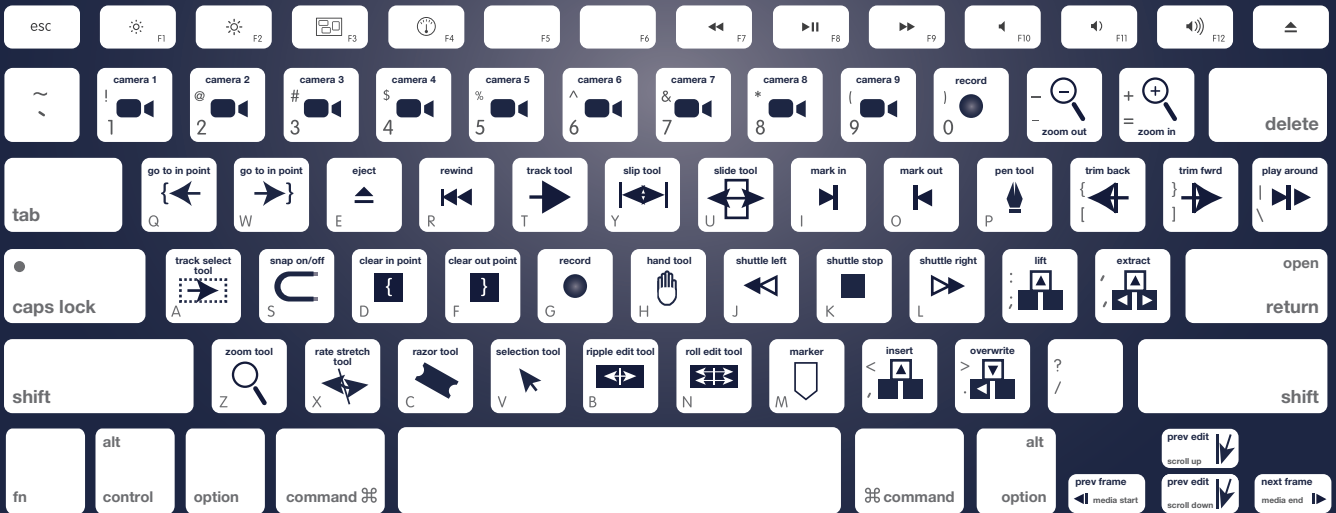

2017 ADOBE PREMIERE PRO CC

KEYBOARD SHORTCUTS CHEAT SHEET

INFOGRAPHIC BY

make a 
websitehub.com

Playback & Navigation Keys SHORTCUTS

Shuttle left (tap twice for faster RW)	J	J
Stop	K	K
Shuttle right (tap twice for faster FW)	L	L
Move one frame +/-	L/R Arrows	L/R Arrows
Play / Stop	Space	Space
Render	Enter	Enter
Mark In Point	I	I
Mark Out Point	O	O
Zoom In	=	=
Zoom Out	.	.
Ripple Delete Selected from Timeline	Delete	Delete

Basic Editing Keys SHORTCUTS

Selection Tool	V	V
Razor Tool	C	C
Ripple Edit Tool	B	B
Track Select Tool	A	A
Roll Edit Tool	N	N
Zoom In/Out	Z	Z
Snap [turn on/off]	S	S
Slide Edit Tool	U	U
Rate Stretch Tool	K	K
Pen Tool	P	P
Insert & Overwrite Tool	<, >	<, >